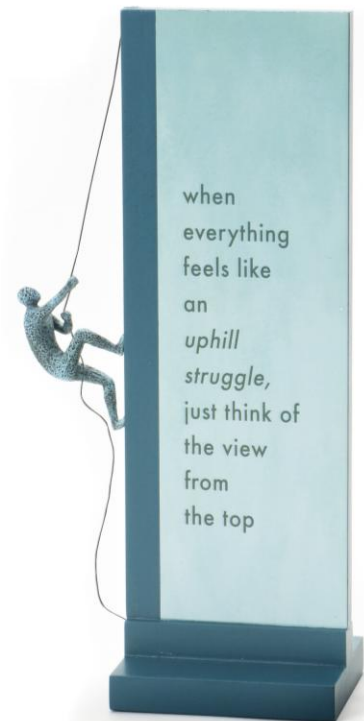

*Perseverance: "Life may knock you down. It's how fast you stand back up that counts."*

**Lifelines Accessories**

**"Encouragement" Figure**  
Message: "I may not be there yet, but I'm closer than I was yesterday."

SRP \$14.00  
4.75"H

**"Persistence" Figure**  
Message: "Work every day as if your dreams depended on it."  
SRP \$14.00  
4.75"H

**"Perseverance" Plaque**  
Message: "When everything feels like an uphill struggle, just think of the view from the top."  
SRP \$20.00  
9"H