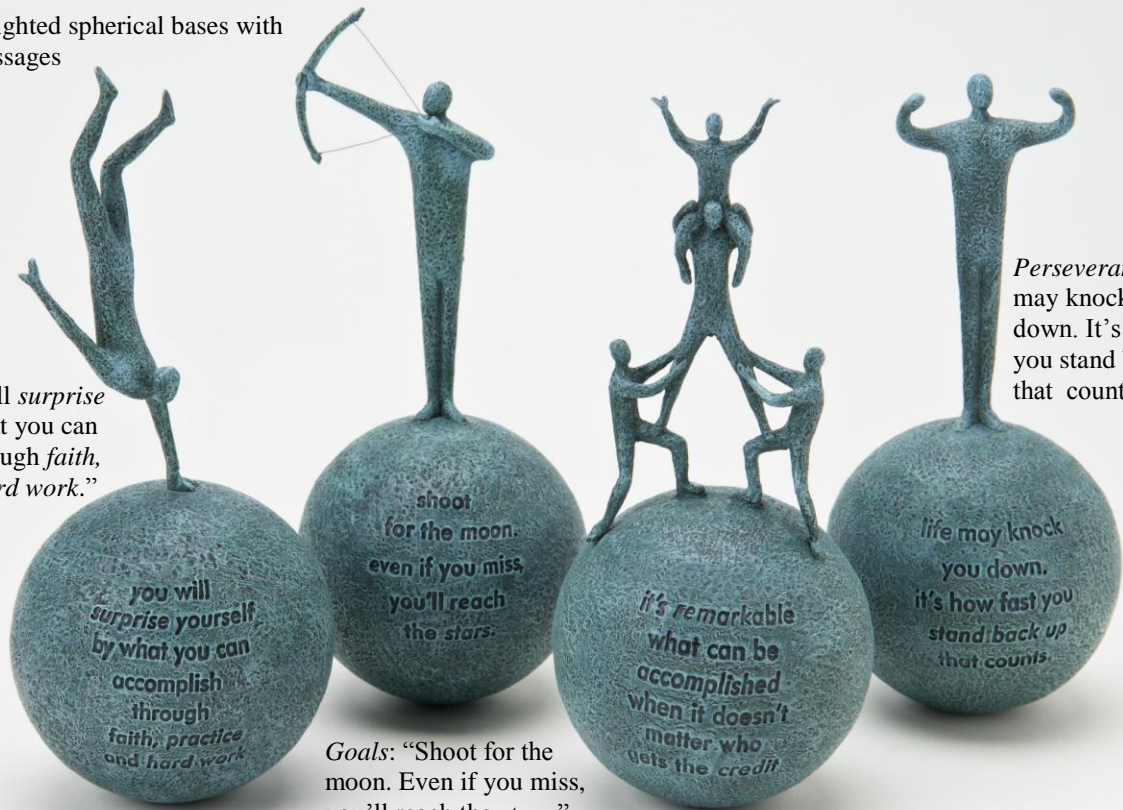

Lifelines Kinetic Sculptures

Self-righting weighted spherical bases with inspirational messages
SRP $30.00
6" to 7"H

Effort: "You will surprise yourself by what you can accomplish through faith, practice and hard work."

Goals: "Shoot for the moon. Even if you miss, you'll reach the stars."

Teamwork: "It's remarkable what can be accomplished when it doesn't matter who gets the credit."

Perseverance: "Life may knock you down. It's how fast you stand back up that counts."