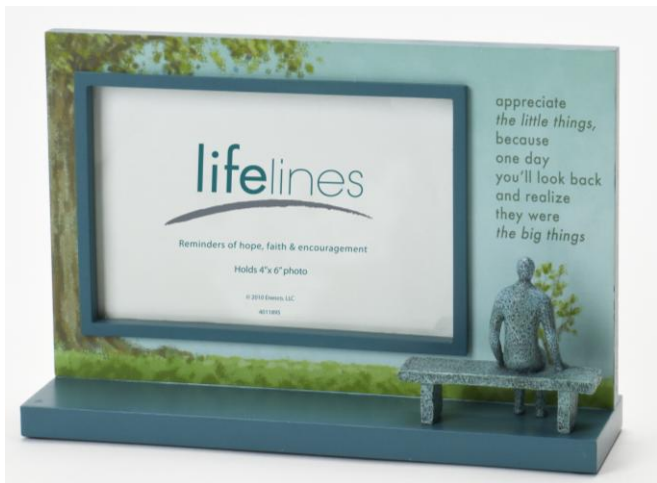

Frame: “Appreciate *the little things*, because one day you’ll look back and realize they were *the big things*.”
SRP $20.00
7.5”L x 5.5” H